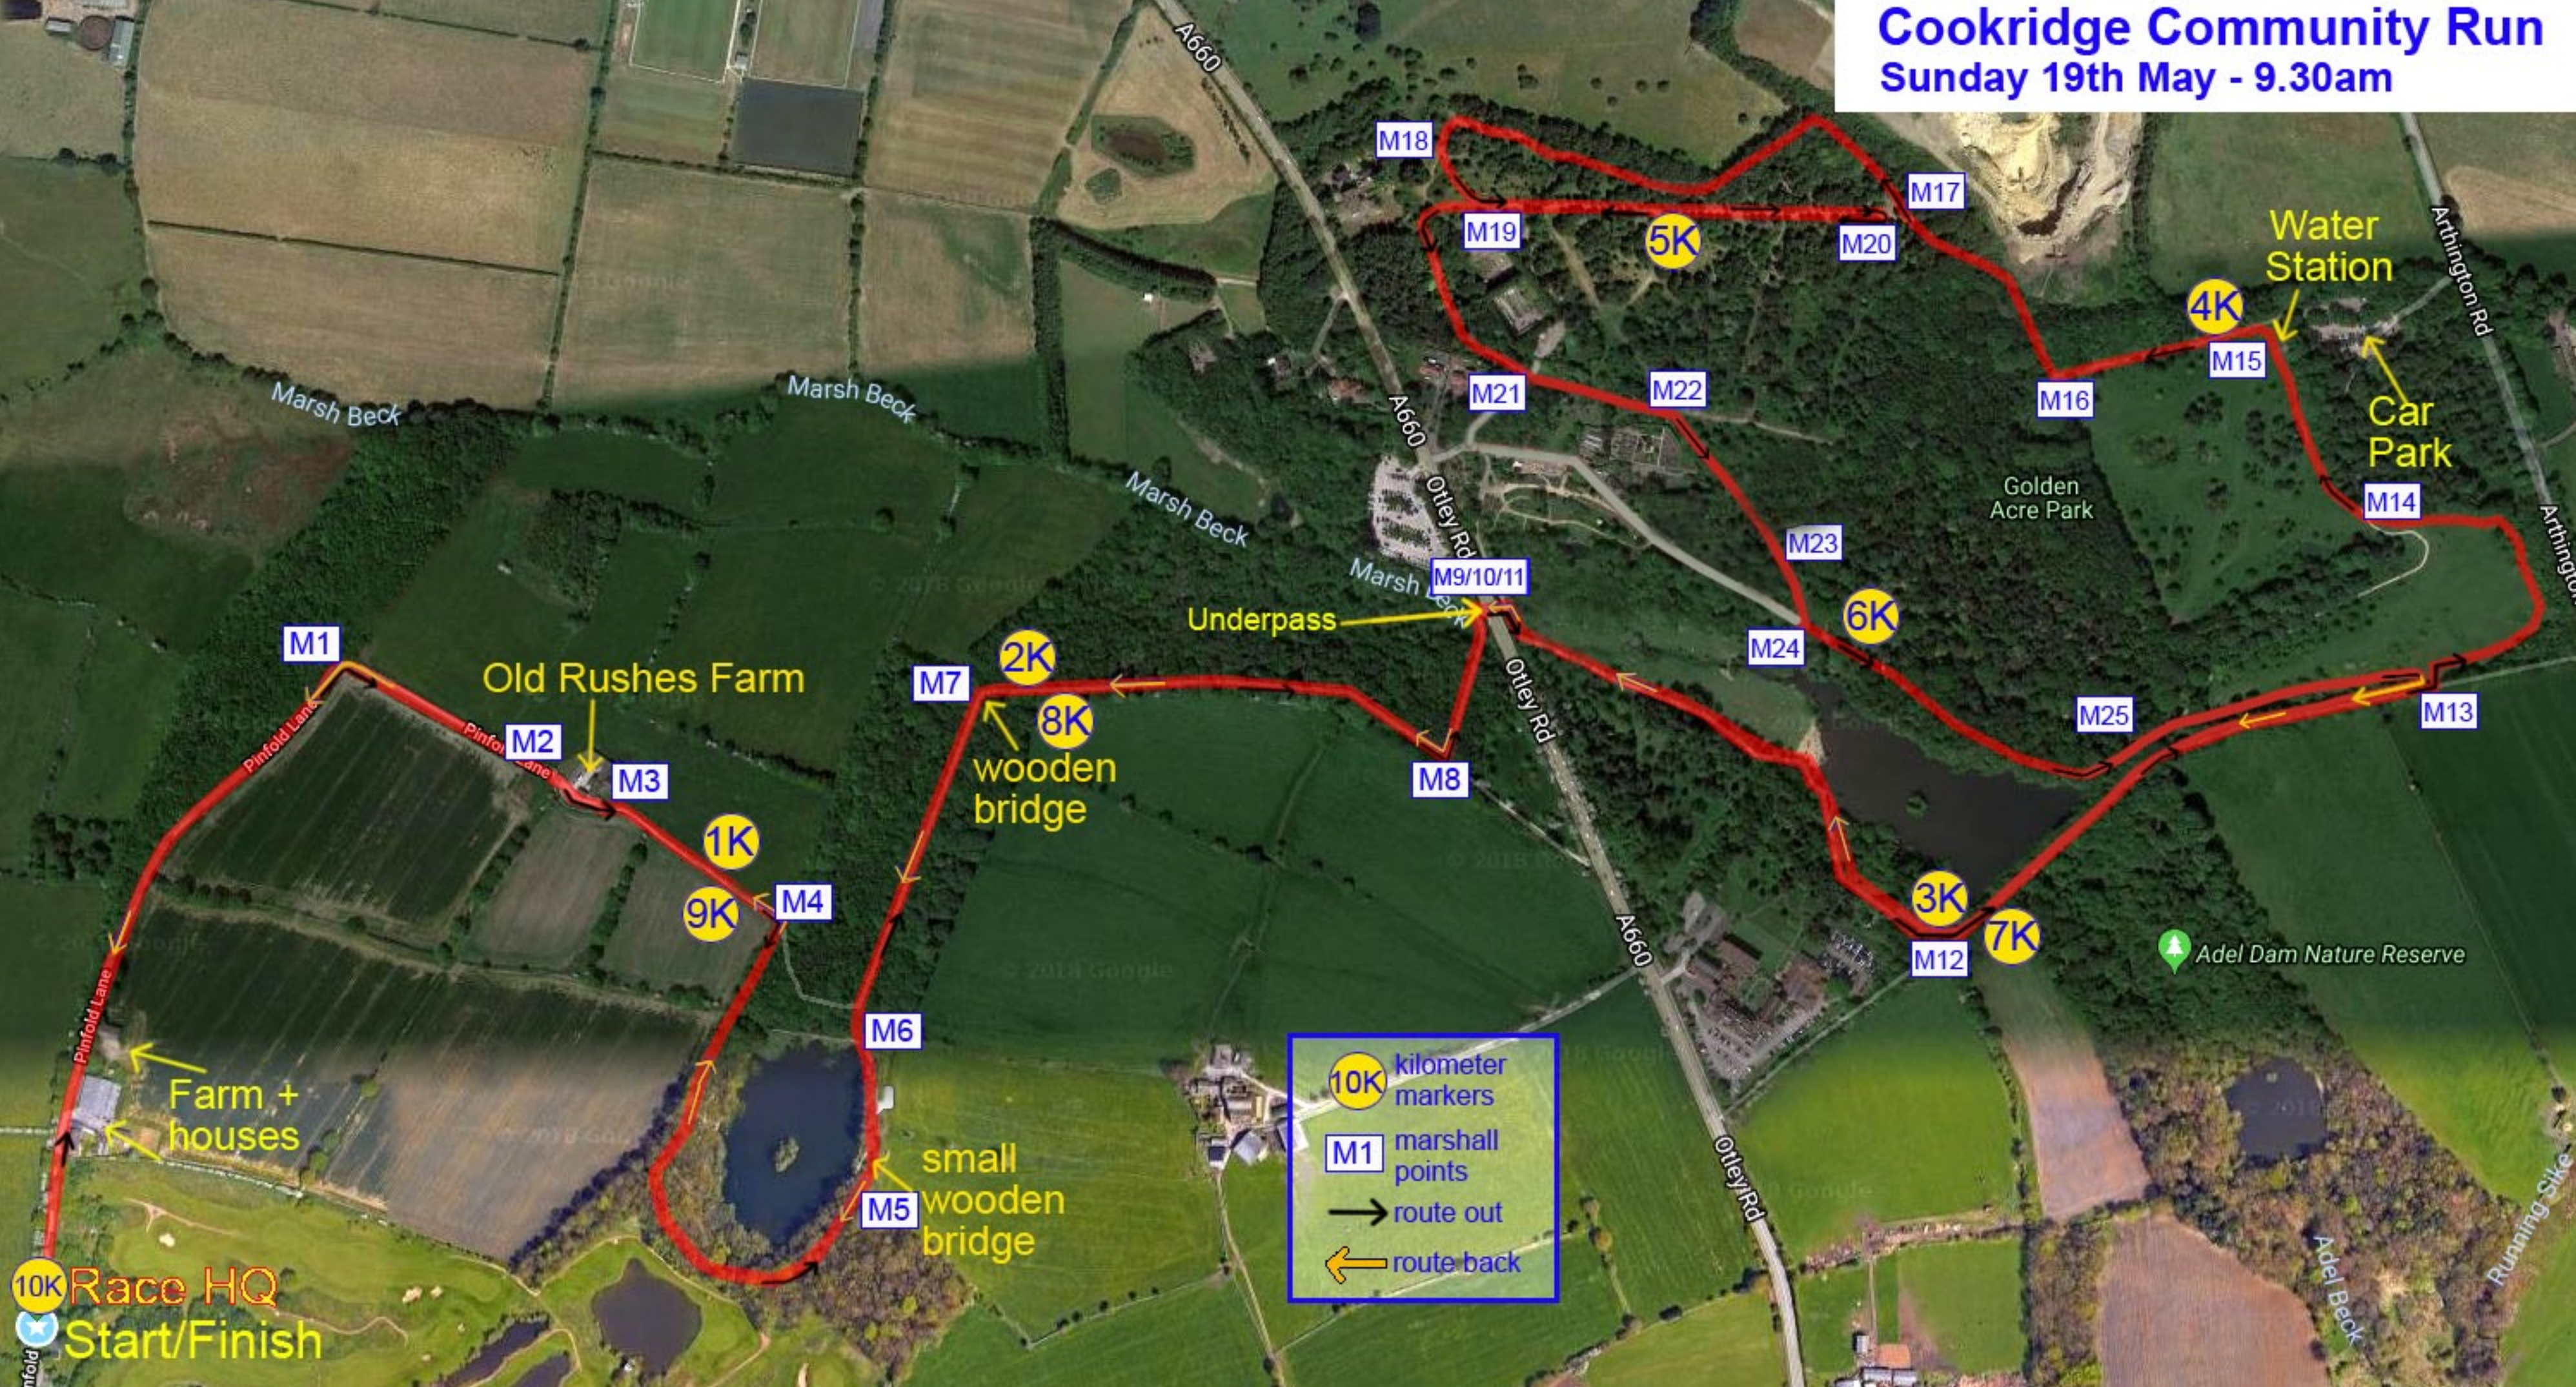

# Cookridge Community Run

Sunday 19th May - 9.30am

10K Race HQ  
Start/Finish

10K	kilometer markers
M1	marshall points
→	route out
←	route back

M1  
Pinfold Lane  
M2  
Old Ruses Farm  
M3  
M4  
1K  
9K  
M5  
small wooden bridge  
M6

M7  
2K  
wooden bridge  
8K

Underpass

M8  
M9/10/11  
Otley Rd  
Marsh Beck

M12  
3K  
7K  
M13

M14  
4K  
6K  
M15

Water Station

Car Park

Adel Dam Nature Reserve